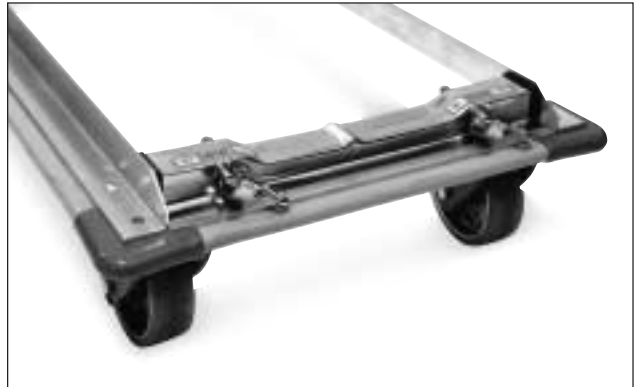

## METRO® BRAKE LOCK/ SWIVEL LOCK COMBINATION CASTERS

- **A Metro Exclusive:** Metro's patented brake/lock mechanism enables a single pair of casters to serve as swivel, rigid or brake casters to meet varying operational needs.
- **How It Works:** Brake lock/swivel lock caster sets are operated by two separate foot pedals. One pedal locks the two wheels in a rigid position or releases them to swivel; the other pedal locks and releases brakes on the same two wheels.
- **“People Proof”:** Pedals are positioned on the dolly rather than the wheels, making their operation more convenient. And because all changes are effected by downward pressure on the pedals, shoes are saved from scuffing.
- **Two Sizes:**
  - 6" (152mm) or 8" (203mm) wheels with 2" (51mm) face.
  - **Polyurethane Tread:** Long-wearing. Resists abrasion. Non-marking.
- **Cart-Washable:** Casters and mechanism designed to withstand cart-washing.
- **Replacement Parts** available for mechanism and casters.
- **Recommended Caster Selection** for trucks is two swivel casters at one end and brake/lock set at the other end. Other caster combinations can be used, however, including brake/lock sets at both ends. Wraparound bumper recommended.

## Dimensions

Cat. No.	For Use With	Wheel Diameter	
		(in.)	(mm)
BL6P18	18" (455mm) deep dolly; 6" (152mm) caster	6	152
BL6P21	21" (533mm) deep dolly; 6" (152mm) caster	6	152
BL6P24	24" (610mm) deep dolly; 6" (152mm) caster	6	152
BL8P21	21" (533mm) deep dolly; 8" (203mm) caster	8	203
BL8P24	24" (610mm) deep dolly; 8" (203mm) caster	8	203

## METRO® TOW BAR ASSEMBLY

- **Attaches Directly** to the underside of dolly frame for maximum strength. Sure, instant lock/unlock mechanism.
- **Retractable Nose:** Swings up and out of the way when not in use.
- **Fits** truck sizes measuring 24" x 48" (610mm x 1220mm)
- **Chrome Finish**